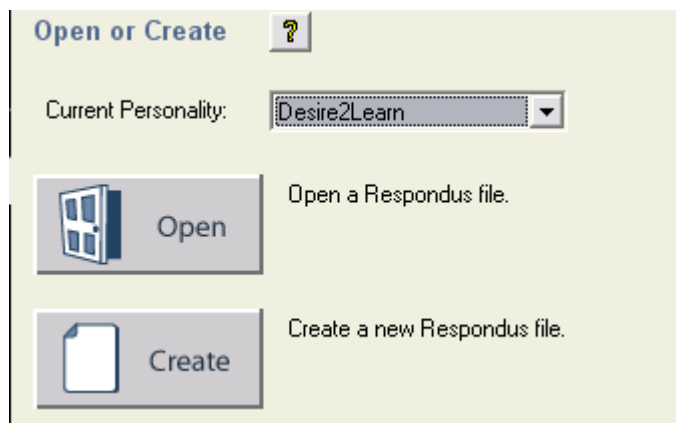

Topic: Choose a Course Management System (CMS) Personality

Pull down on **Current Personality** and choose **Desire2Learn** (for D2L Brightspace).

For More Information

Please contact the Office of Online & Extended Learning at support@mnstate.edu or 218.477.2603 if you have questions about this material.