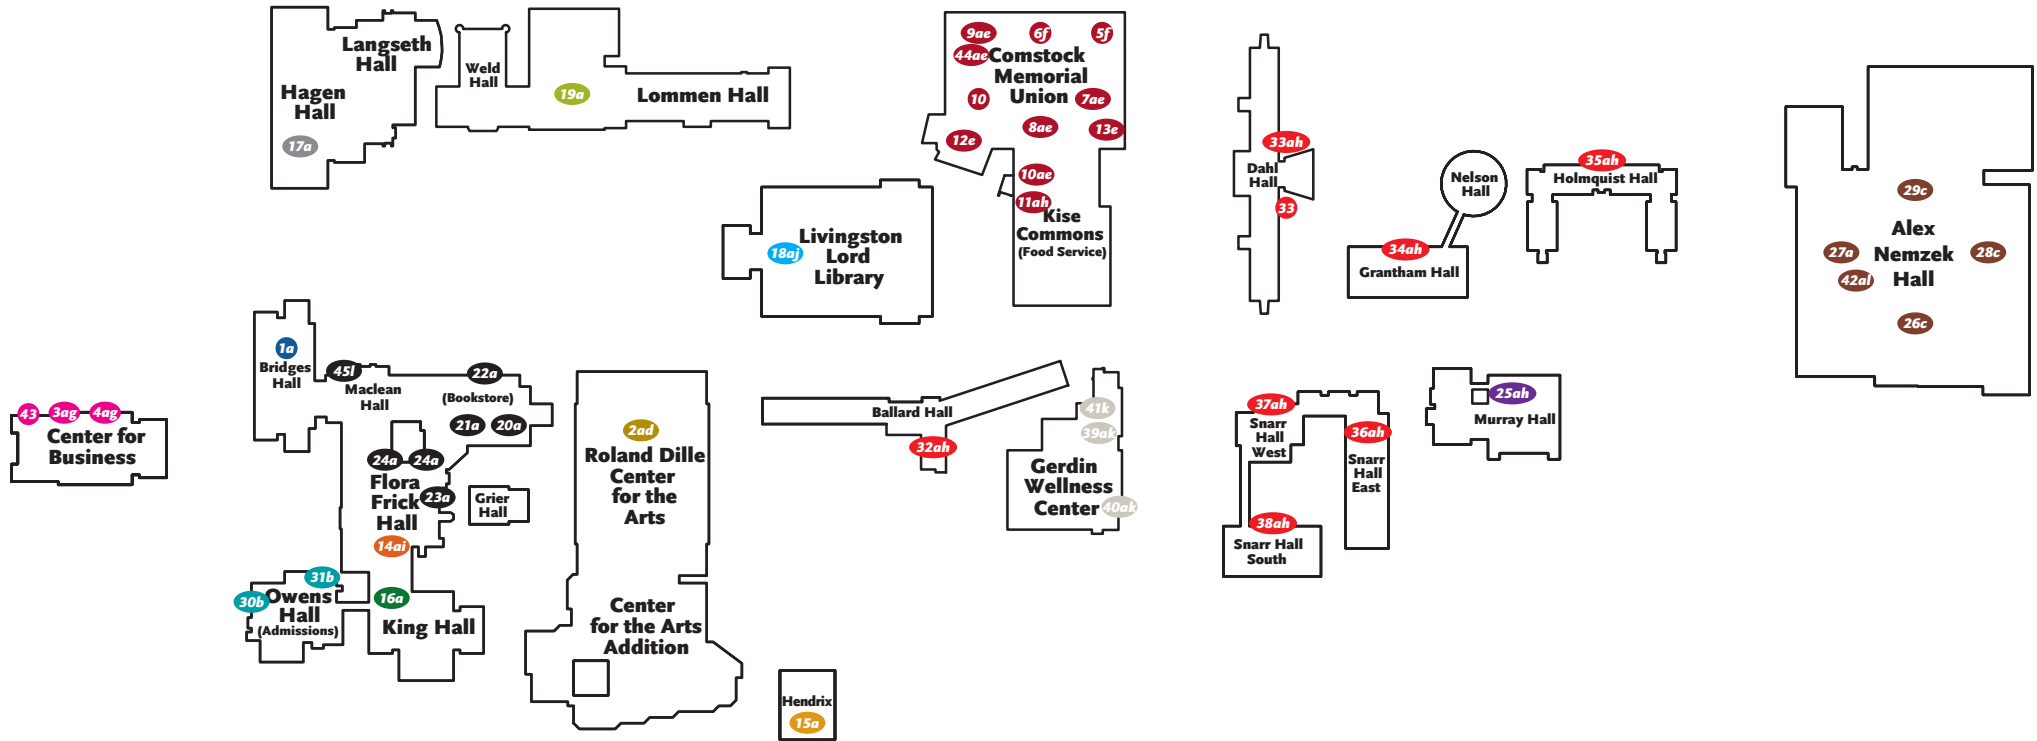

Campus Digital Signage Locations

Bridges Hall

- 1 CSIS In front of 160M

Center for the Arts

- 2 CA Box Office Outside of Box Office

Center for Business

- 3 CB First First Floor
- 4 CB Second Second Floor
- 43 CB Second 2 Hartz Hall of Fame

Comstock Memorial Union

- 5 CMU Ballroom Next to East door of Ballroom
- 6 CMU Ballroom Next to West door of Ballroom
- 7 CMU Commons Next to East Commons Staircase
- 8 CMU Commons Next to West Commons Staircase
- 9 CMU 90 Welcome Lounge, West Side Entrance
- 10 CMU Overlook 226A, West Side of Pole
- 11 CMU Link (Kise) In front of Kise
- 12 CMU Stand 1 CMU West Entrance
- 13 CMU Stand 2 CMU East Entrance
- 44 CMU Overlook 226A, East Side of Pole

Library

- 18 Library Atrium Library Atrium

Lommen Hall

- 19 Lommen Hallway of C102 by backwall of bathroom of LO 106

Playlists

- a = plays Campus playlist c = plays Athletics playlist
- b = plays Admissions playlist d = plays Arts playlist

Wellness Center

- 39 Wellness Center 1 Behind Front Desk
- 40 Wellness Center 2 2nd Floor by Drinking Fountain
- 41 Wellness Center 3 Across from Front Desk

- i = plays Flora Frick playlist k = plays Wellness playlist
- j = plays Library playlist l = plays Department playlist